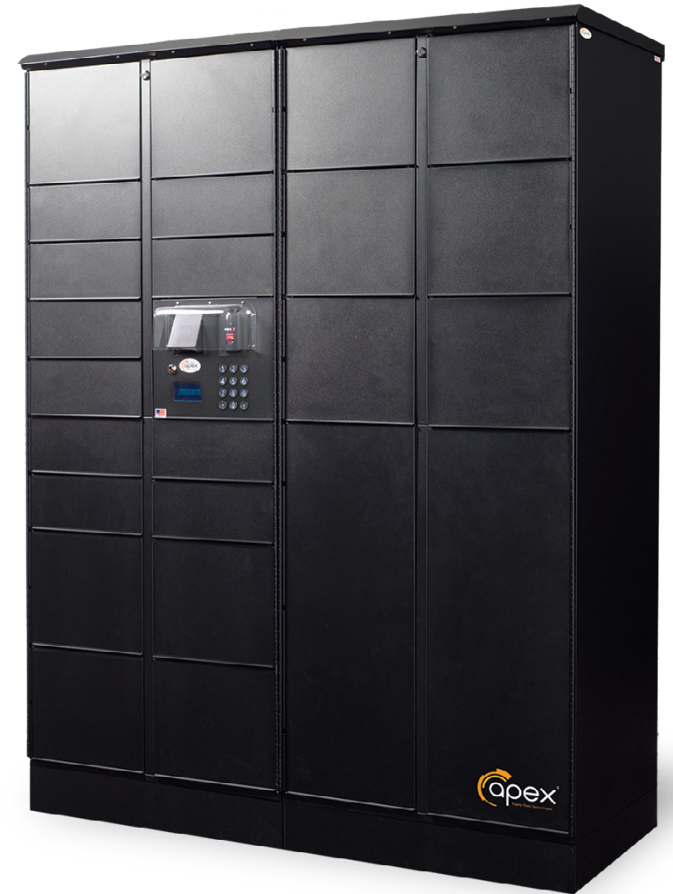

Optional Front and Side Skirts

Provides a more streamlined appearance